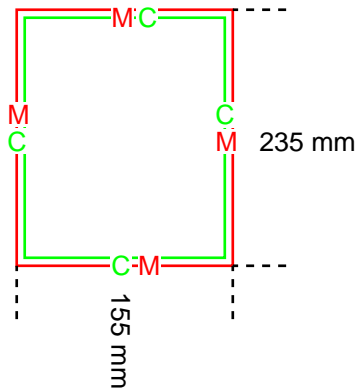

### Compression

Data format	binary
Document structure compressed	yes
Filters used	JPEG, ZIP

Defined page boxes

Effective page boxes

Page box	Defined size	Effective size
Media box (M)	155 x 235 mm	155 x 235 mm
Crop box (C)	155 x 235 mm	155 x 235 mm
Trim box (T)	not defined	155 x 235 mm
Bleed box (B)	not defined	155 x 235 mm
Art box (A)	not defined	155 x 235 mm

## Image Information

Type	Color Space	Size (pixels)	Resolution (ppi)	Bits per channel	Page	Angle (degrees)	Shear	Flipped	Custom Transfer	Custom Halftone	Custom BG	Custom UCR
Color	ICC based	602x600	150x150.1	8	2	0	-	-	-	-	-	-
Color	ICC based	401x271	150x150.4	8	4	0	-	-	-	-	-	-
Color	ICC based	601x452	150x150.3	8	4	0	-	-	-	-	-	-
Color	ICC based	572x287	150x150.1	8	5	0	-	-	-	-	-	-
Color	ICC based	692x392	150x150	8	5	0	-	-	-	-	-	-
Color	ICC based	692x510	150x150.2	8	9	0	-	-	-	-	-	-
Color	ICC based	691x212	150x150	8	12	0	-	-	-	-	-	-
Color	ICC based	810x690	150x150	8	15	0	-	-	-	-	-	-
Color	ICC based	808x679	150x150.1	8	16	0	-	-	-	-	-	-
Color	ICC based	692x397	150x150.2	8	17	0	-	-	-	-	-	-
Color	ICC based	691x387	150x150.2	8	18	0	-	-	-	-	-	-
Color	ICC based	691x383	150x150.3	8	19	0	-	-	-	-	-	-
Color	ICC based	691x387	150x150.2	8	19	0	-	-	-	-	-	-