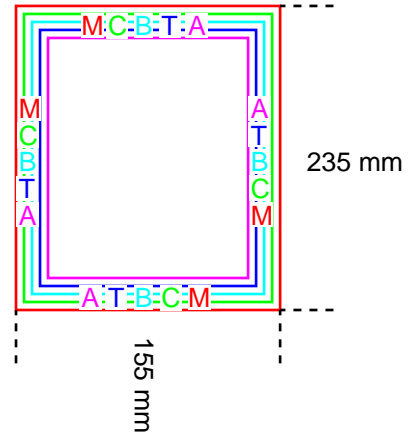

### Compression

Data format	binary
Document structure compressed	yes
Filters used	JPEG, ZIP

Defined page boxes

Effective page boxes

Page box	Defined size	Effective size
Media box (M)	155 x 235 mm	155 x 235 mm
Crop box (C)	155 x 235 mm	155 x 235 mm
Trim box (T)	not defined	155 x 235 mm
Bleed box (B)	not defined	155 x 235 mm
Art box (A)	not defined	155 x 235 mm

Defined for pages 1-21

Media box starts at : (0, 0) mm

Page rotation : 0 degrees

Page scaling factor : 1

## Image Information

Type	Color Space	Size (pixels)	Resolution (ppi)	Bits per channel	Page	Angle (degrees)	Shear	Flipped	Custom Transfer	Custom Halftone	Custom BG	Custom UCR
Color	ICC based	602x600	150x150.1	8	2	0	-	-	-	-	-	-
Color	ICC based	401x271	150x150.4	8	4	0	-	-	-	-	-	-
Color	ICC based	601x452	150x150.3	8	4	0	-	-	-	-	-	-
Color	ICC based	572x287	150x150.1	8	5	0	-	-	-	-	-	-
Color	ICC based	692x392	150x150	8	5	0	-	-	-	-	-	-
Color	ICC based	692x510	150x150.2	8	9	0	-	-	-	-	-	-
Color	ICC based	691x212	150x150	8	12	0	-	-	-	-	-	-
Color	ICC based	810x690	150x150	8	15	0	-	-	-	-	-	-
Color	ICC based	808x679	150x150.1	8	16	0	-	-	-	-	-	-
Color	ICC based	692x397	150x150.2	8	17	0	-	-	-	-	-	-
Color	ICC based	691x387	150x150.2	8	18	0	-	-	-	-	-	-
Color	ICC based	691x383	150x150.3	8	19	0	-	-	-	-	-	-
Color	ICC based	691x387	150x150.2	8	19	0	-	-	-	-	-	-